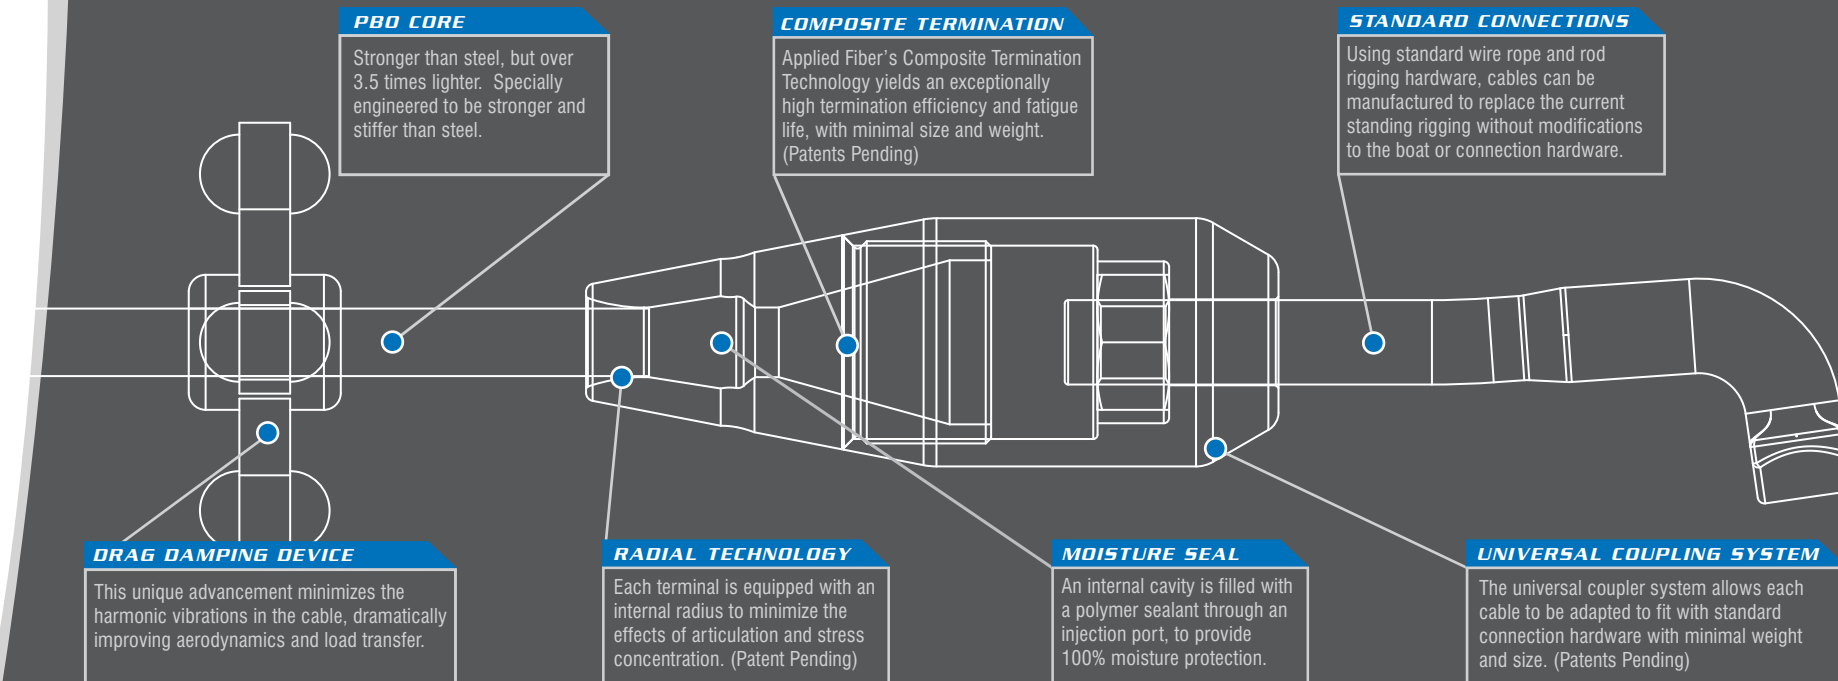

*Tests were performed in a laboratory and may not correlate to field use or actual longevity.

POWERLITE

PBO RIGGING

INCREASE ACCELERATION

MAXIMIZE POWER AND TOP-SPEED

IMPROVE POWER TRANSFER

DECREASE TRANSITION TIME

IMPROVE BOAT
MANEUVERABILITY

REDUCE PITCHING AND
"HOBBY HORISING"

Bridging the technological gap from America's Cup and Grand Prix boats to every sailing enthusiast, racer or cruiser, for boats starting at 22'.